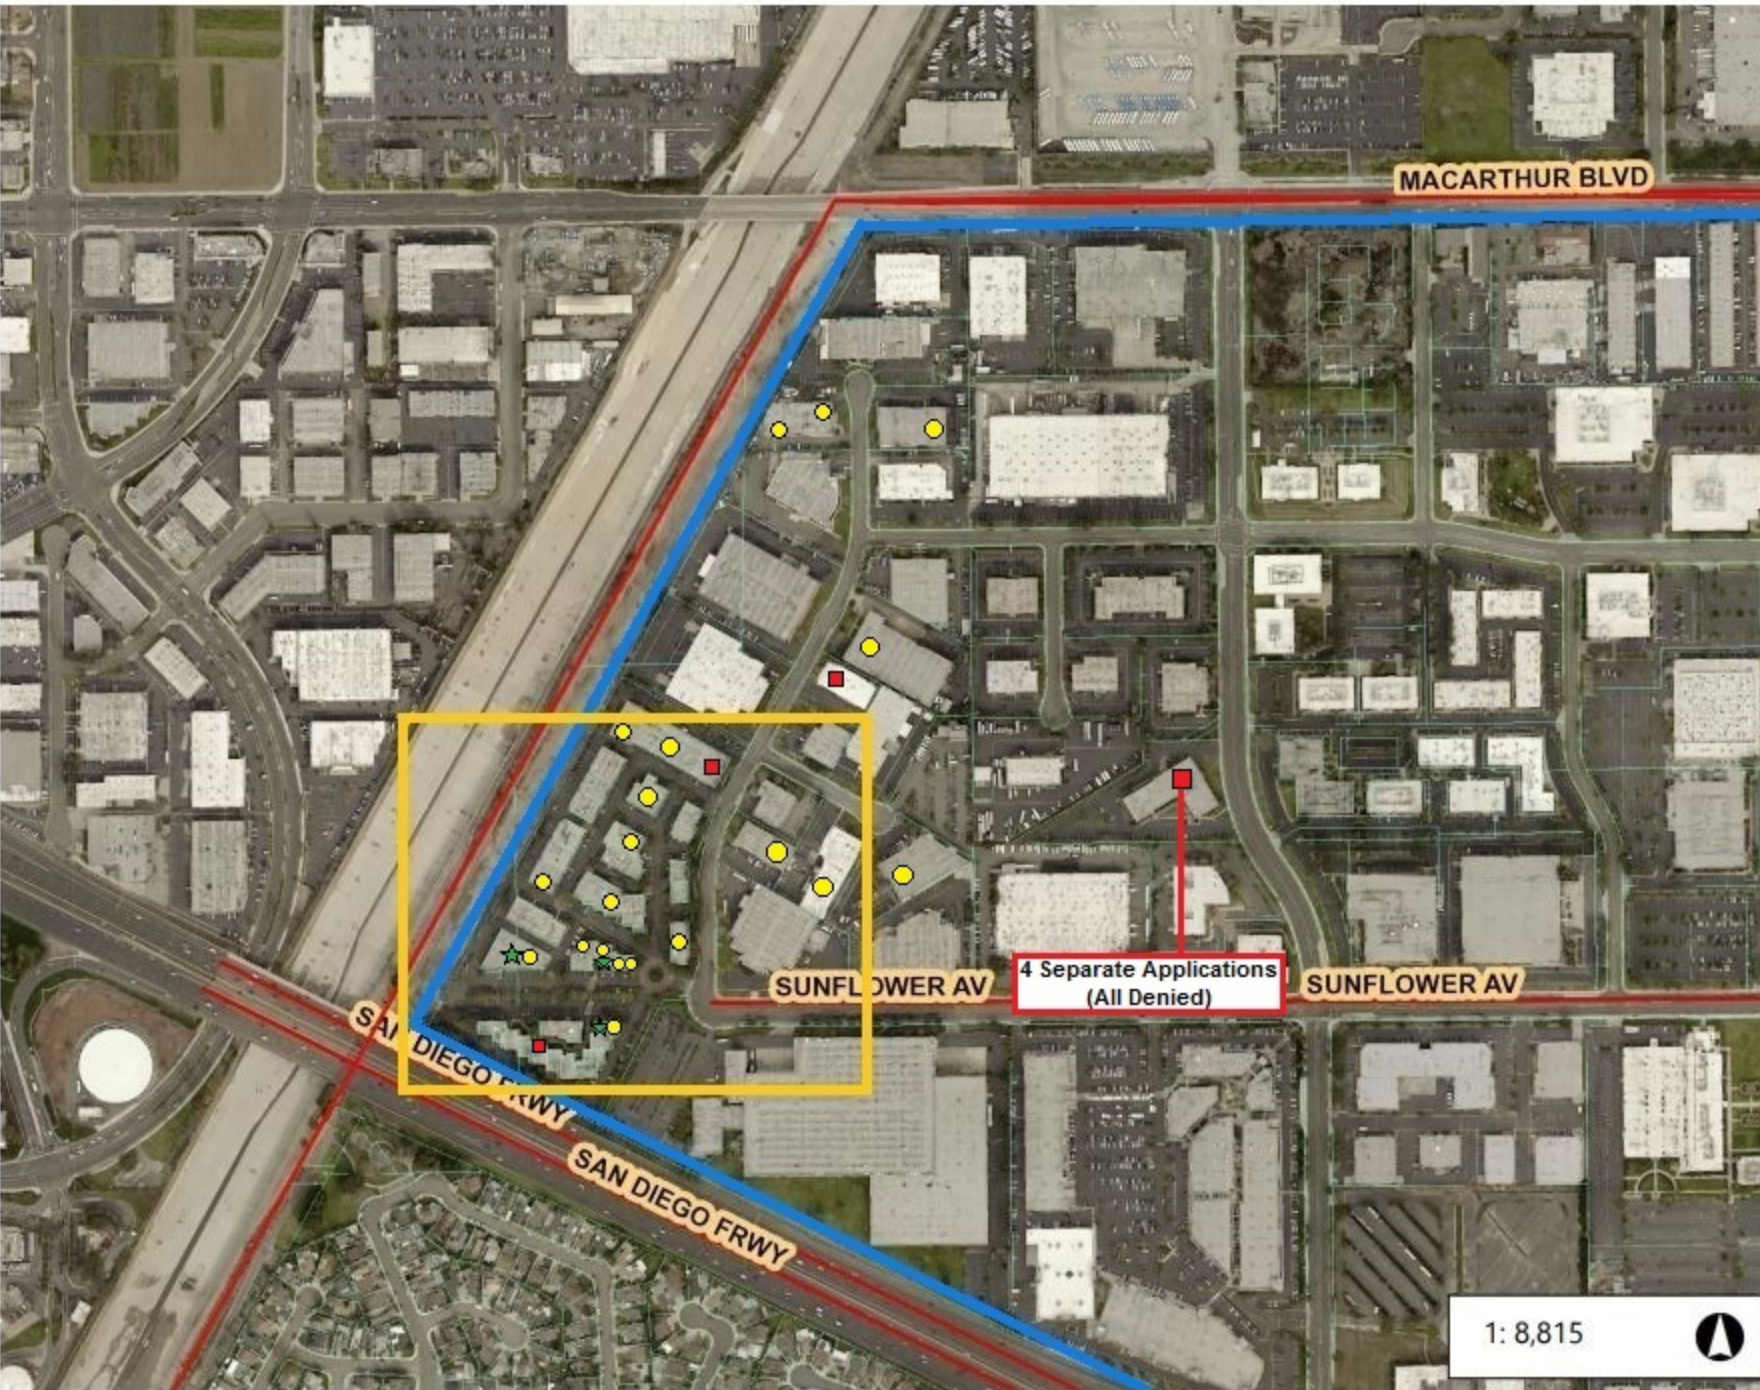

Legend

- Costa Mesa
- Measure X Boundary
- Pending CUP
- Denied CUP
- Approved CUP
- Business Permit Issued
- Separate Map

Notes

1: 8,815

Legend

-  Measure X Boundary
-  Pending CUP
-  Denied CUP
-  Approved CUP
-  Business Permit Issued
-  Separate Map

Notes

1: 2,257

0.1 0 0.04 0.1 Miles