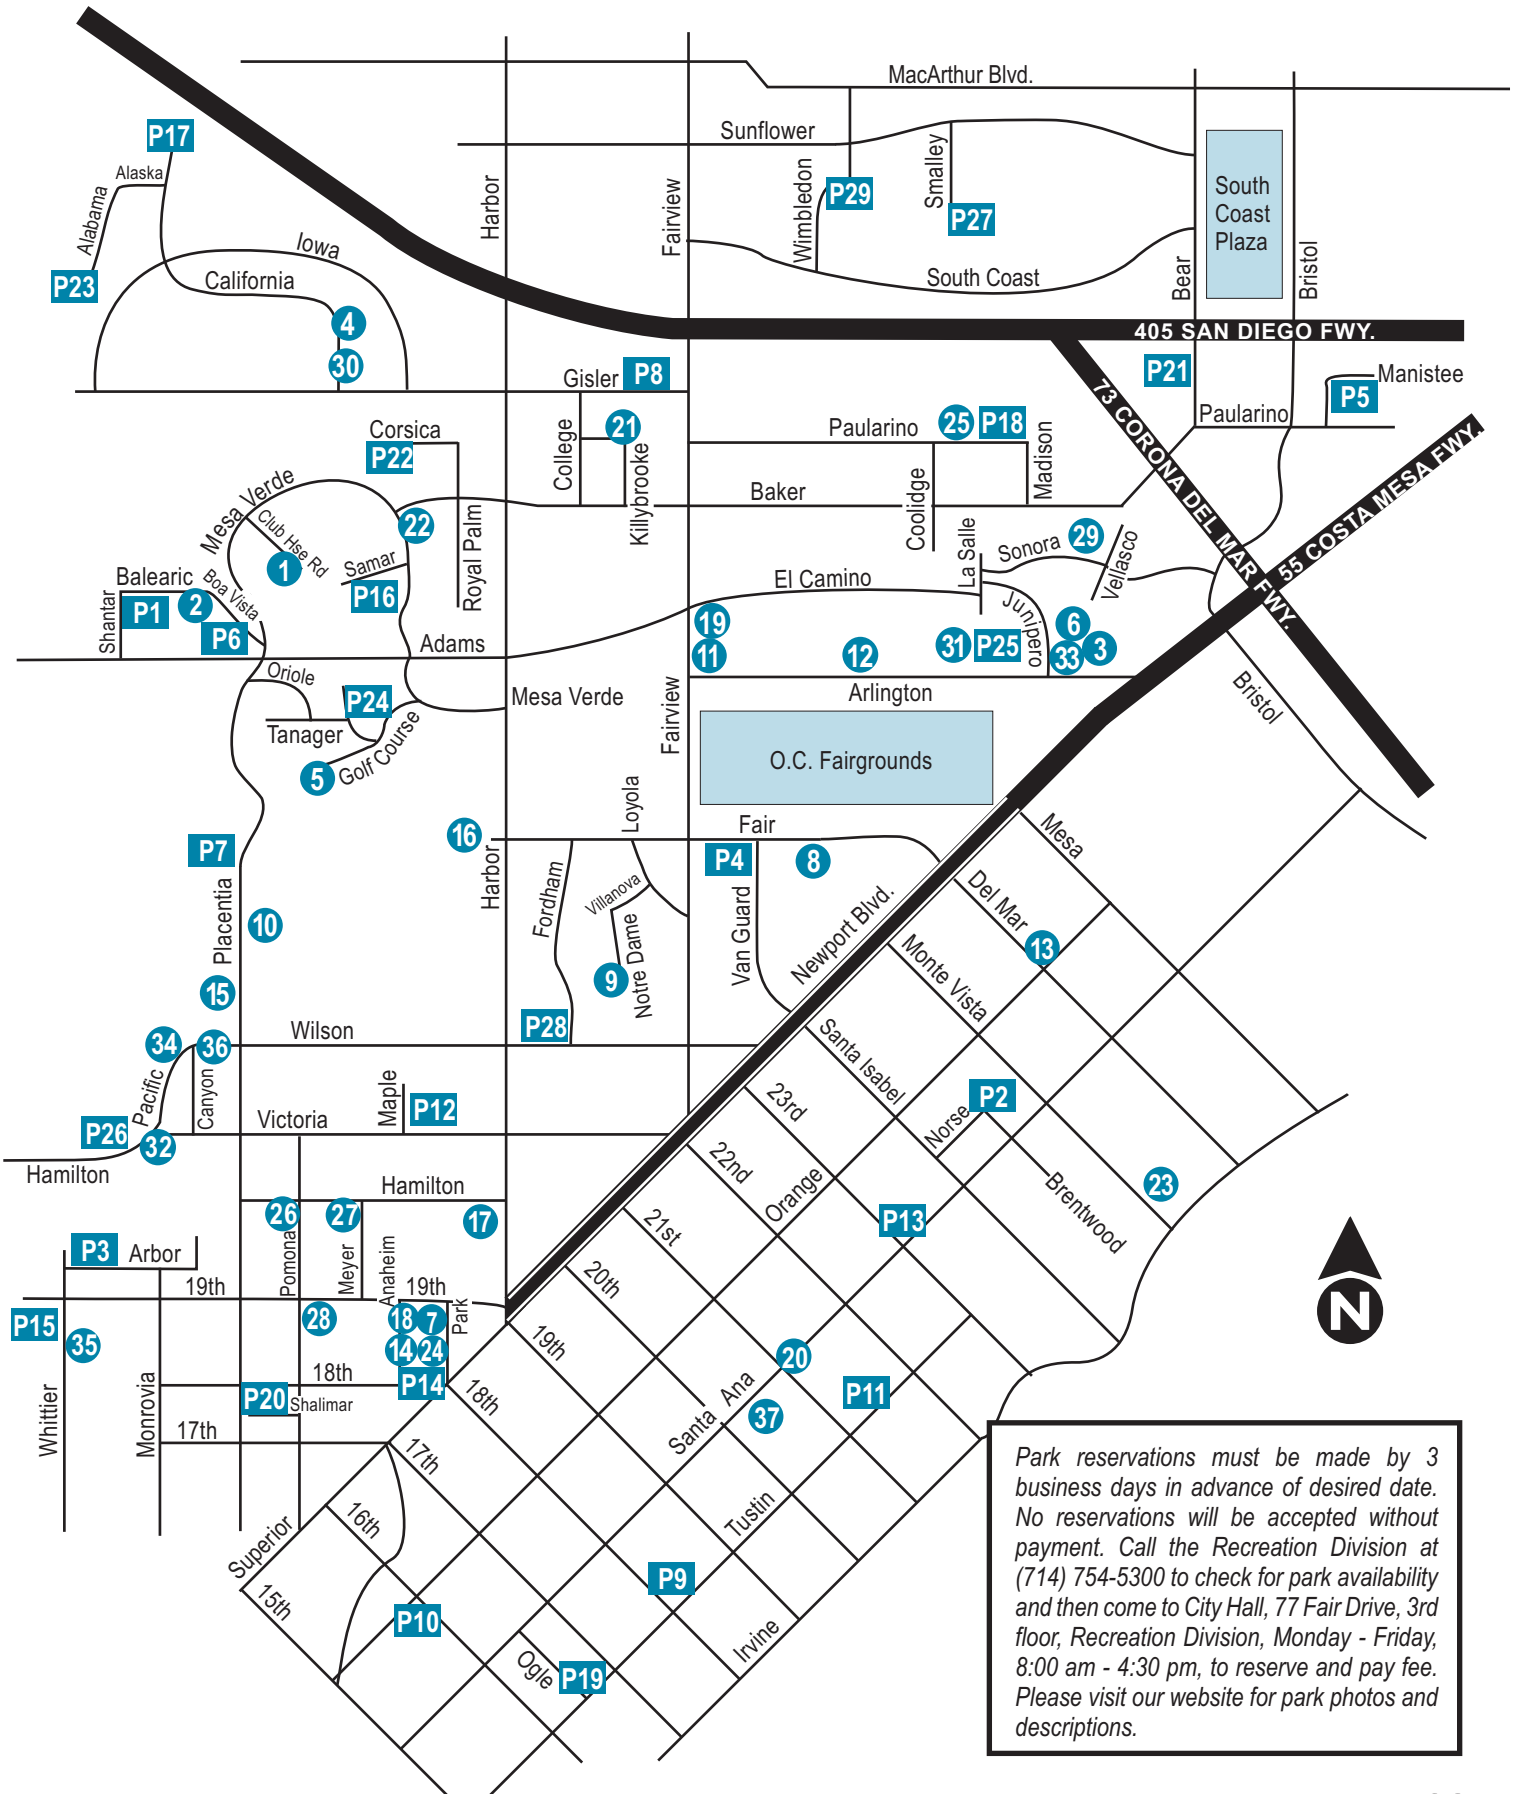

Map & Locations

Note: This map is not to scale and is intended for general reference only.

Park reservations must be made by 3 business days in advance of desired date. No reservations will be accepted without payment. Call the Recreation Division at (714) 754-5300 to check for park availability and then come to City Hall, 77 Fair Drive, 3rd floor, Recreation Division, Monday - Friday, 8:00 am - 4:30 pm, to reserve and pay fee. Please visit our website for park photos and descriptions.